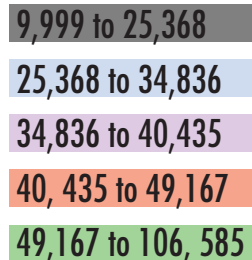

Thomsen Farms

Median Household Income
Oil Well & Union University Dr.
Jackson, TN

Larry Jolley
Project Manager
732 Morrow Street
Dresden, TN 38225

lmjolley@crunet.com
731.364.5333 Office
731.225.0462 Cell