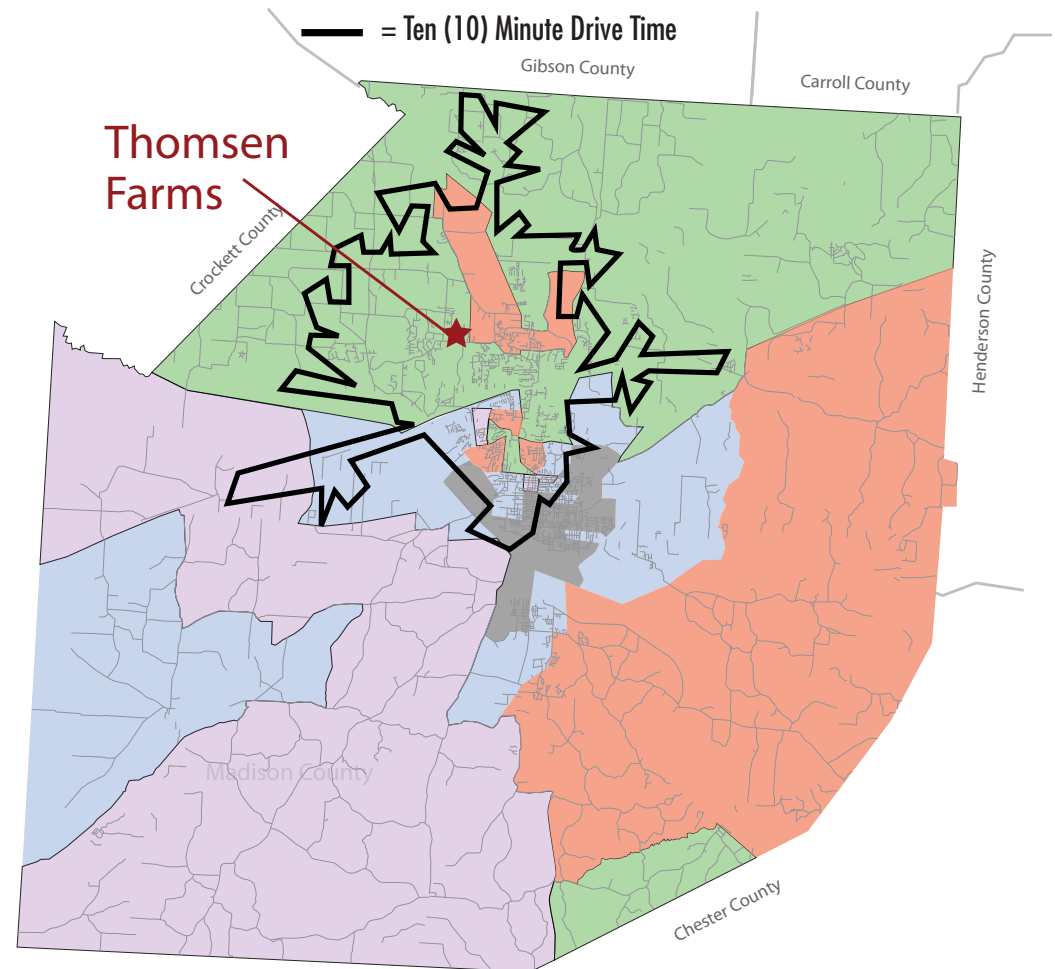

Thomsen Farms

Median Household Income
Oil Well & Union University Dr.
Jackson, TN

Larry Jolley
Project Manager
732 Morrow Street
Dresden, TN 38225

lmjolley@crunet.com
731.364.5333 Office
731.225.0462 Cell