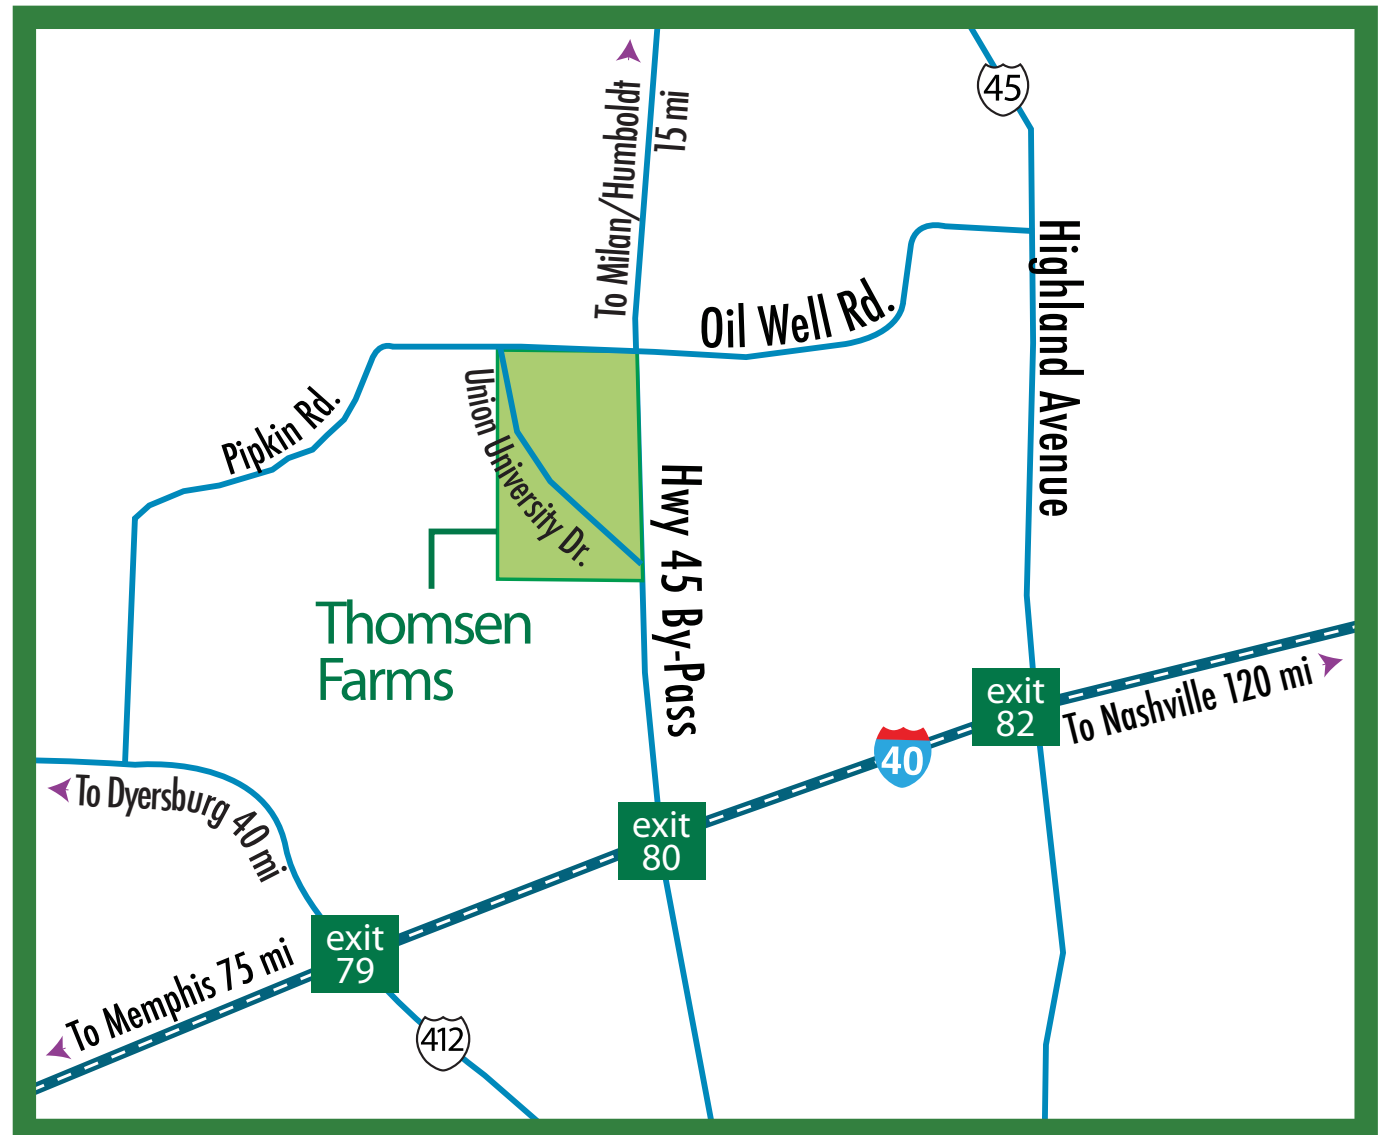

Thomsen Farms

Locator Map

Larry Jolley
Project Manager
732 Morrow Street
Dresden, TN 38225

lmjolley@crunet.com
731.364.5333 Office
731.225.0462 Cell